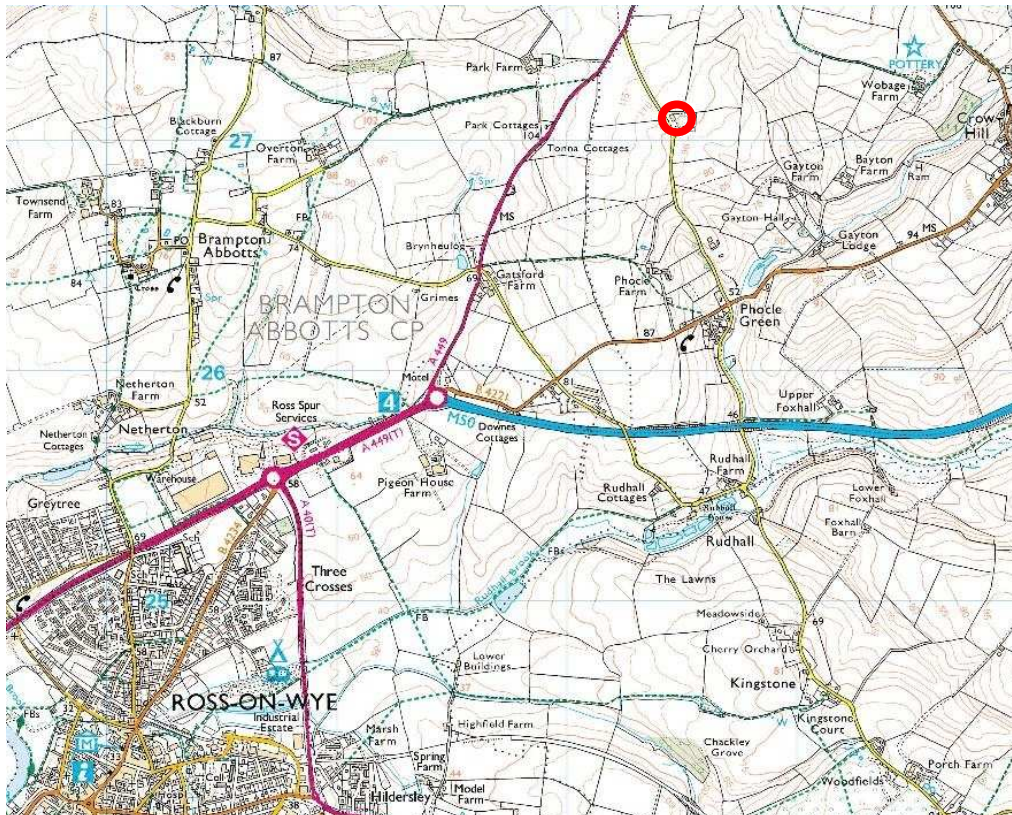

Find Us

LOCATION

**MUDDY BOOTS SOFTWARE
PHOCLE GREEN
ROSS-ON-WYE
HEREFORDSHIRE
HR9 7XU**

Tel: 01989 780540
Fax: 01989 780436

Email: sales@muddyboots.com

HOW FAR TO?

Gloucester - 18 miles
Hereford - 16 miles
Birmingham - 60 miles
Central London – 132 miles

WHAT ABOUT THE TRAIN?

London Paddington to Gloucester station - 1 hour 50 minutes.

See www.thetrainline.com for train times and booking info

BY CAR

NOTE TO SATELLITE NAVIGATION USERS

Our road is unmarked and unnamed which causes a few problems for satellite navigation users. The nearest marked road to us is either the A449 or B4221.

NORTH

From the end of the M50 (Junction 4), take the 2nd exit onto the A449 towards Ledbury. After a mile, turn right. Muddy Boots is 500 yards on the left.

SOUTH

Head on the A40 towards Ross-on-Wye. Enter Ross-on-Wye and at roundabout take the 2nd exit onto the A40 (signposted Monmouth).

At next roundabout take the 4th exit onto the A40 (signposted The Midlands, M50).

At following roundabout take the 1st exit onto the A449 towards Ledbury. After a mile, turn right. Muddy Boots is 500 yards on the left.