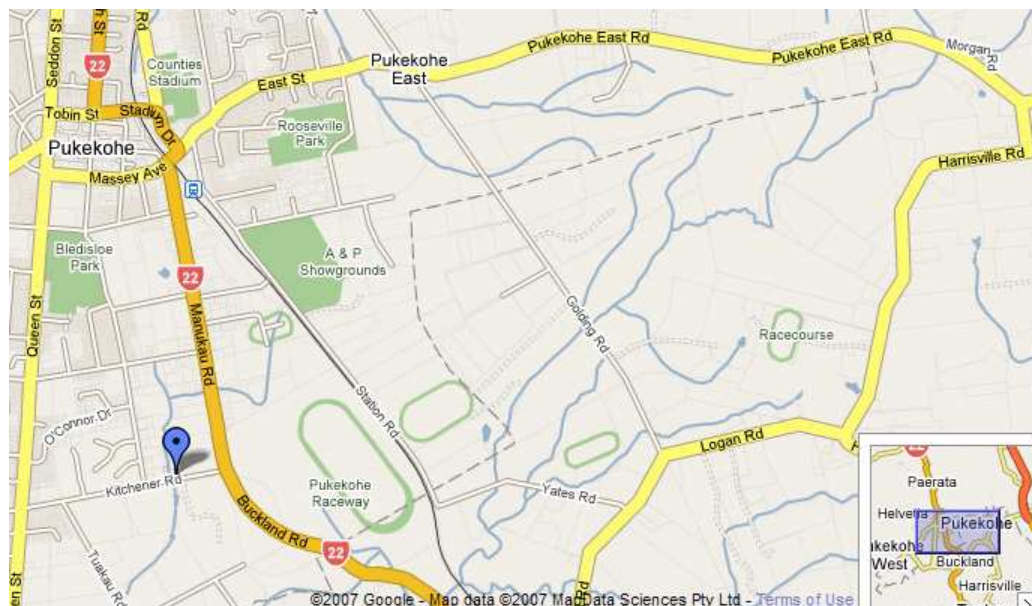

Find Us

LOCATION

**MUDDY BOOTS SOFTWARE
(NZ) LTD**
45 KITCHENER ROAD
PUKEKOHE 2340
NEW ZEALAND

Tel: +64 (0)9 238 1176
Fax: +64 (0)9 238 1178

Email: nzsales@muddyboots.com

IF ARRIVING FROM AUCKLAND/HAMILTON MOTORWAY

Turn off motorway heading West towards Pukekohe, (head towards BP Service station).

Follow this road, approx 10 kms, until you reach the corner of Stadium Drive & East Street, (in front of you at this intersection will be a Bakers Delight store). Proceed straight ahead and over the bridge.

Directly after the bridge, turn left at the round-about into Manukau Road. Follow this road about 1.5 kms, turn right into Kitchener Road.

We are approx 200 meters up on your right, beside Seed & Field – office is upstairs in the Pukekohe Grower Supplies building.

FOR THOSE WHO ARE LOCAL

Kitchener Road is bottom end of Manukau Road, opposite Puke Race Track. 200 meters up on the right – if you reach the Hospital you have gone too far.

If coming back way from Waiuku/Patumahoe, go past the Hospital on your right, past Johns Street and we are the next driveway on the left.